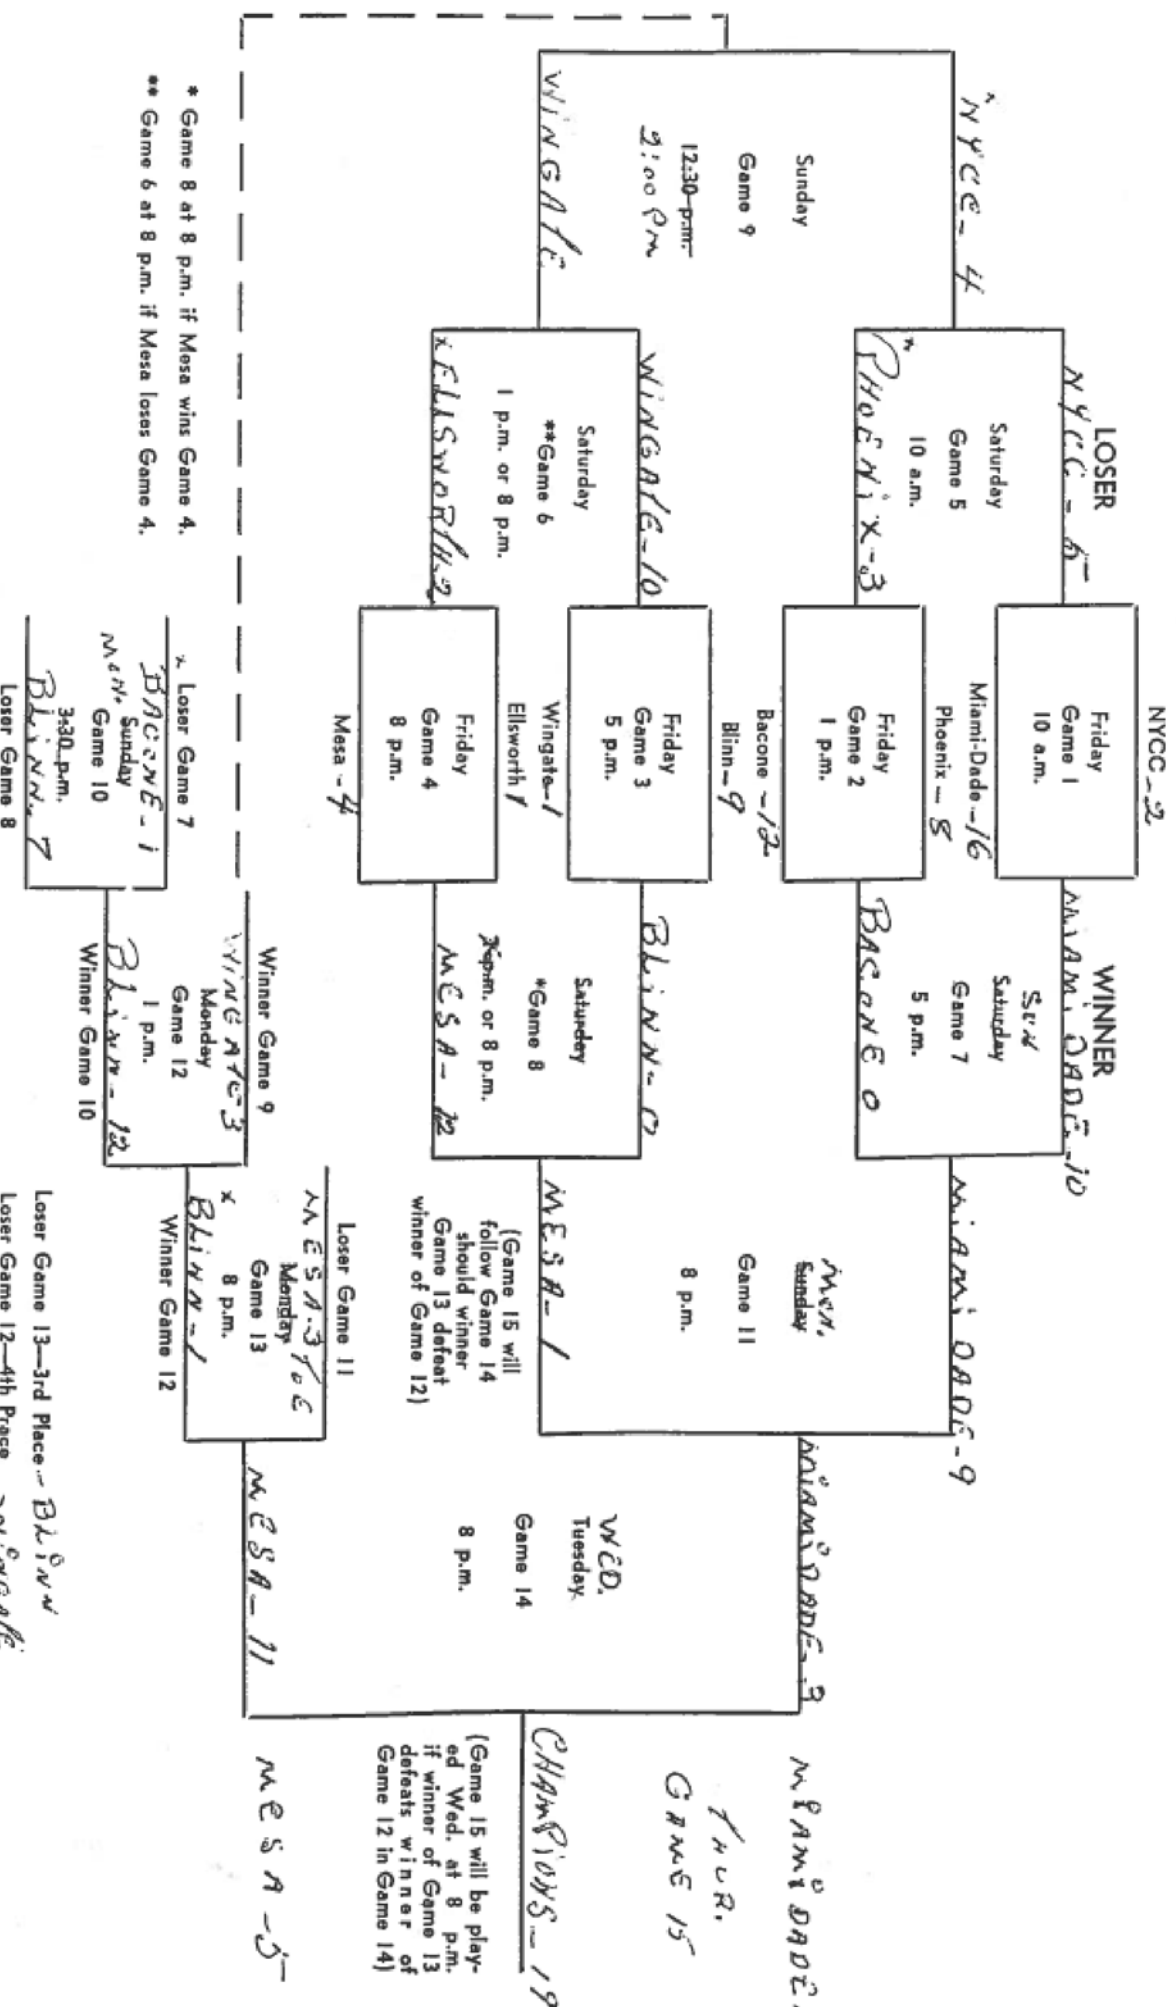

* Game 8 at 8 p.m. if Mesa wins Game 4.
** Game 6 at 8 p.m. if Mesa loses Game 4.

(Game 15 will be played Wed. at 8 p.m. if winner of Game 13 defeats winner of Game 12 in Game 14)

CHAMPIONS - 1964

MIAMI DADE
GAME 15