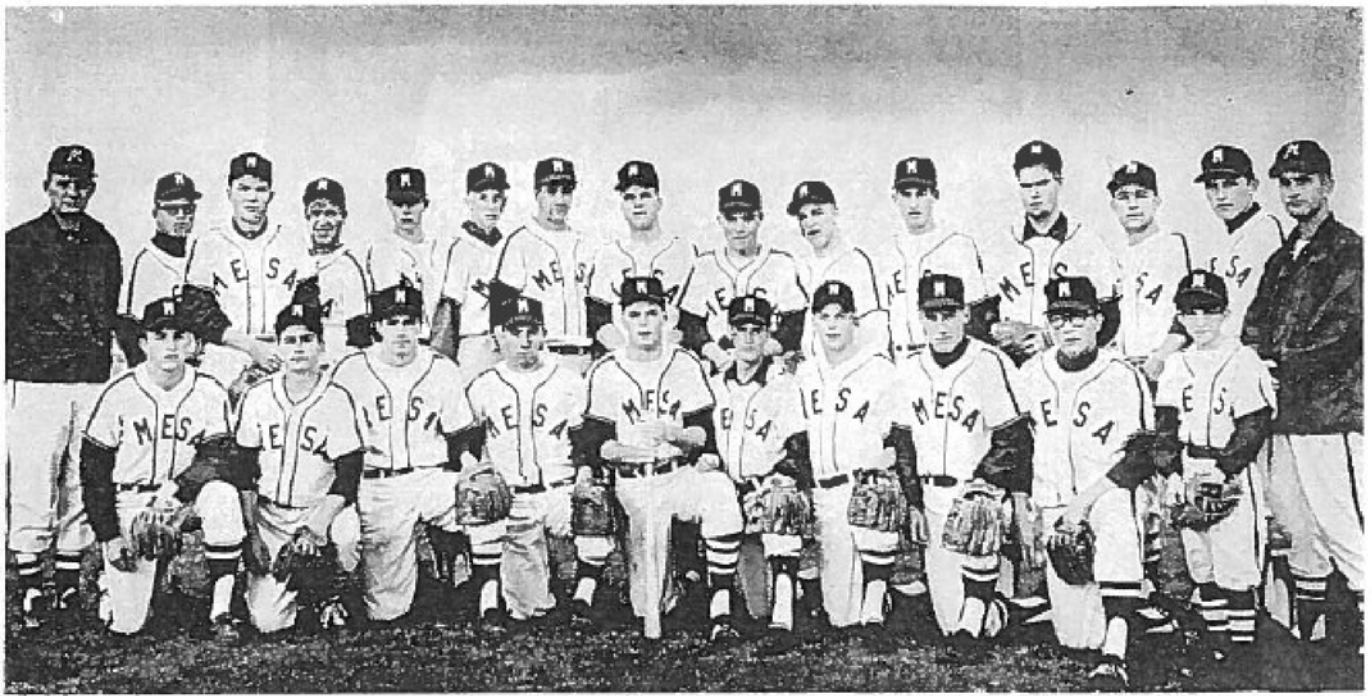

Colorado, Utah, and Idaho Champions